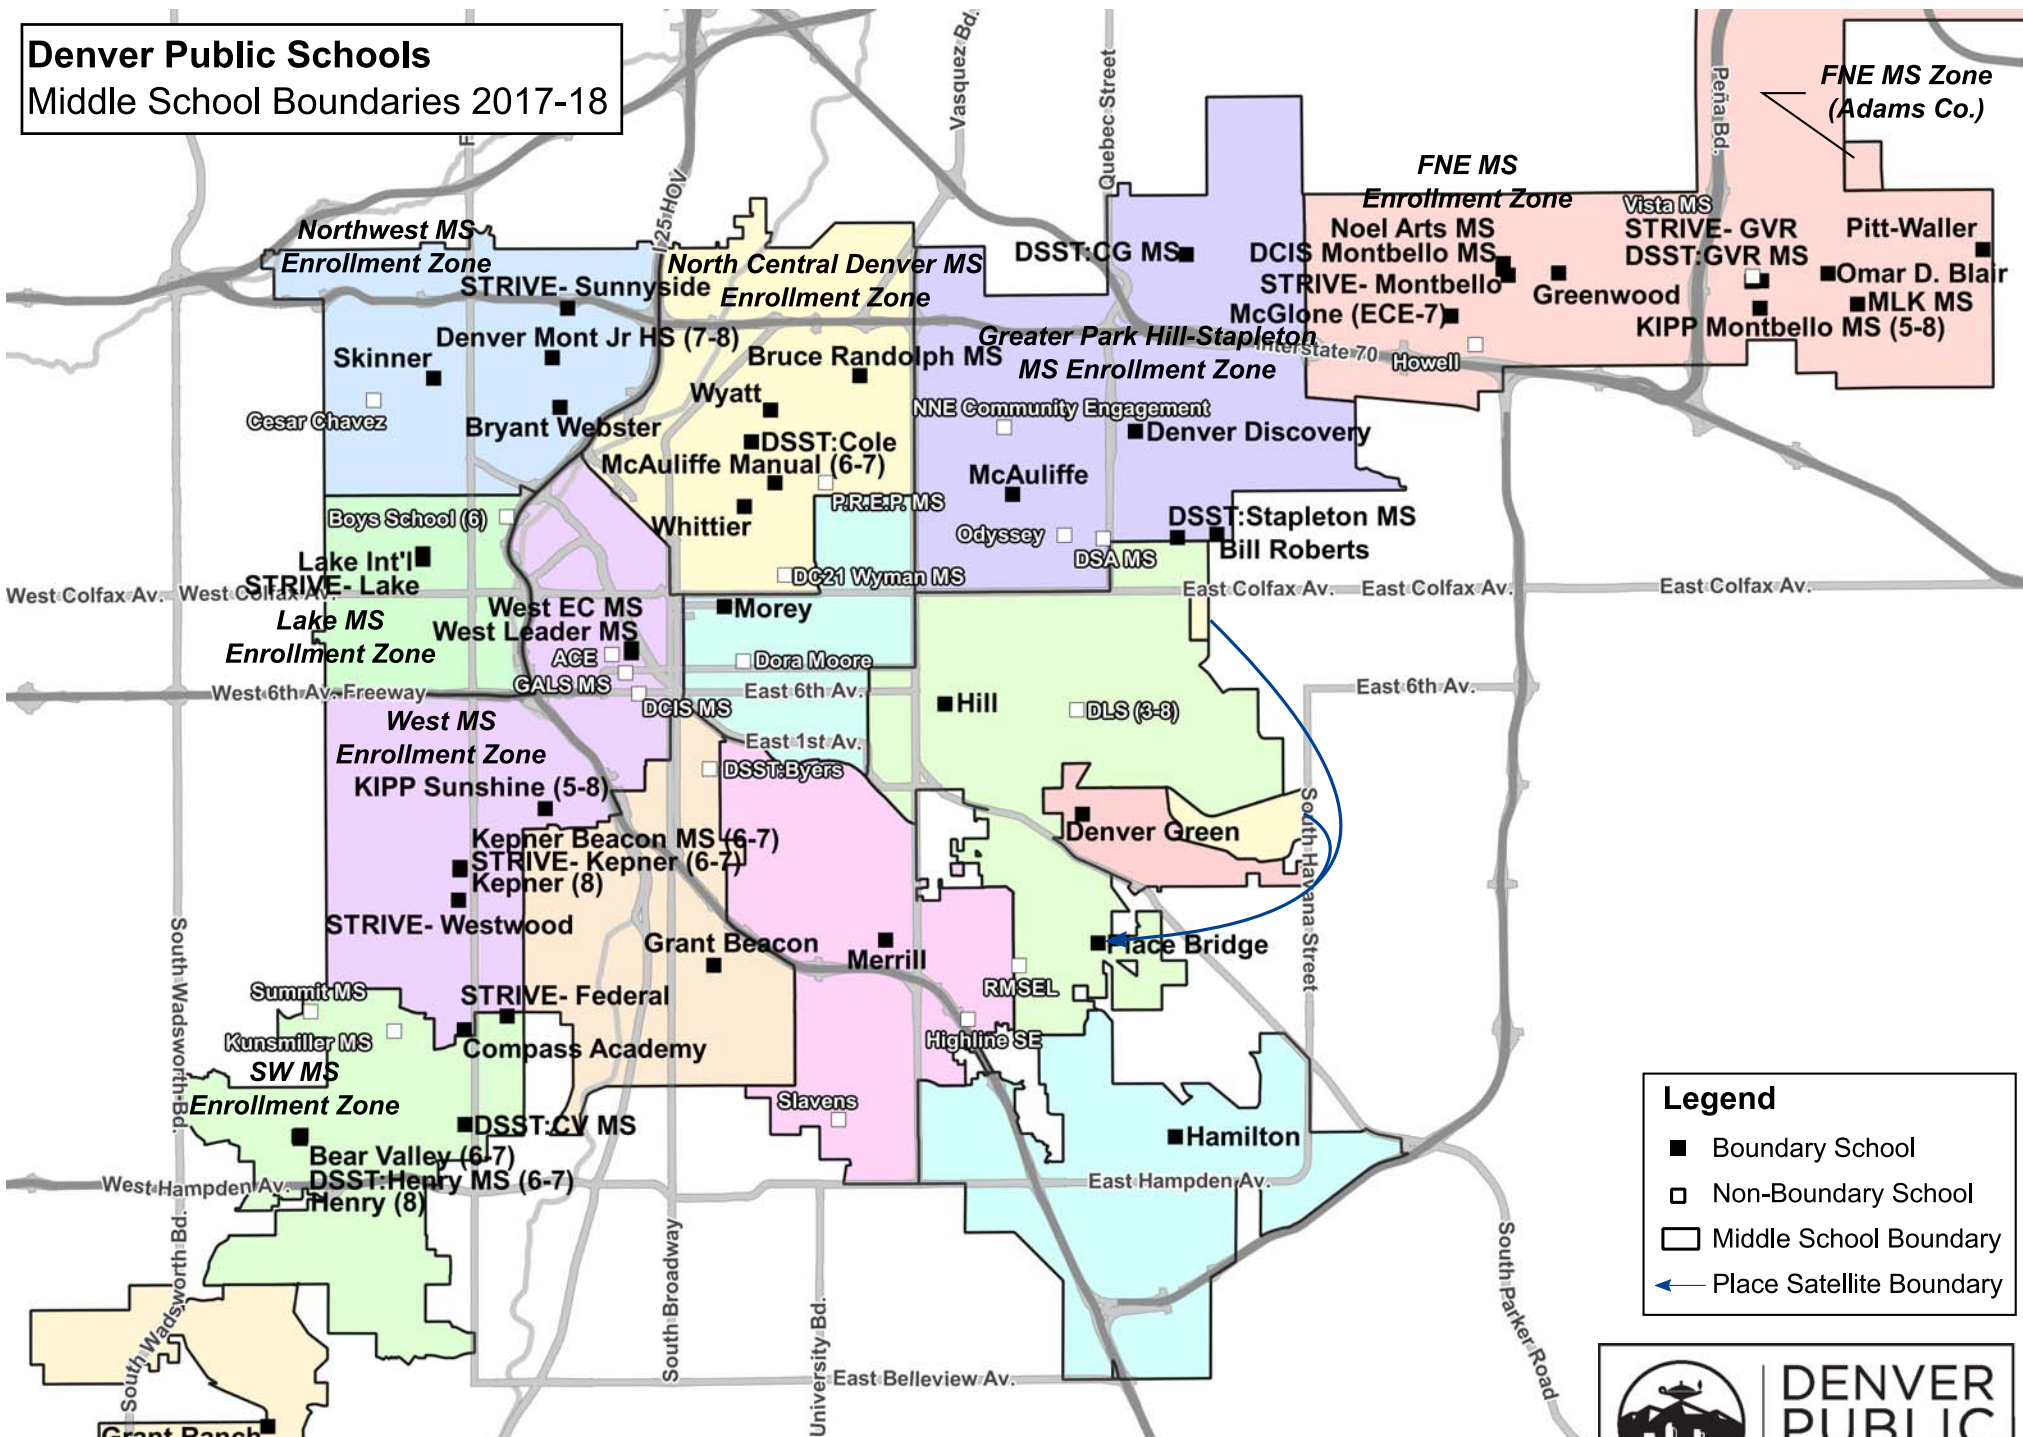

Denver Public Schools
Middle School Boundaries 2017-18

Legend

- Boundary School
- Non-Boundary School
- ▭ Middle School Boundary
- ➔ Place Satellite Boundary

Students living in enrollment zones may choose among the zone options as their neighborhood school or may choose another DPS school through the DPS School of Choice process.
 DSST: College View MS will serve the West MS Enrollment Zone as of the 2016-17 school year.